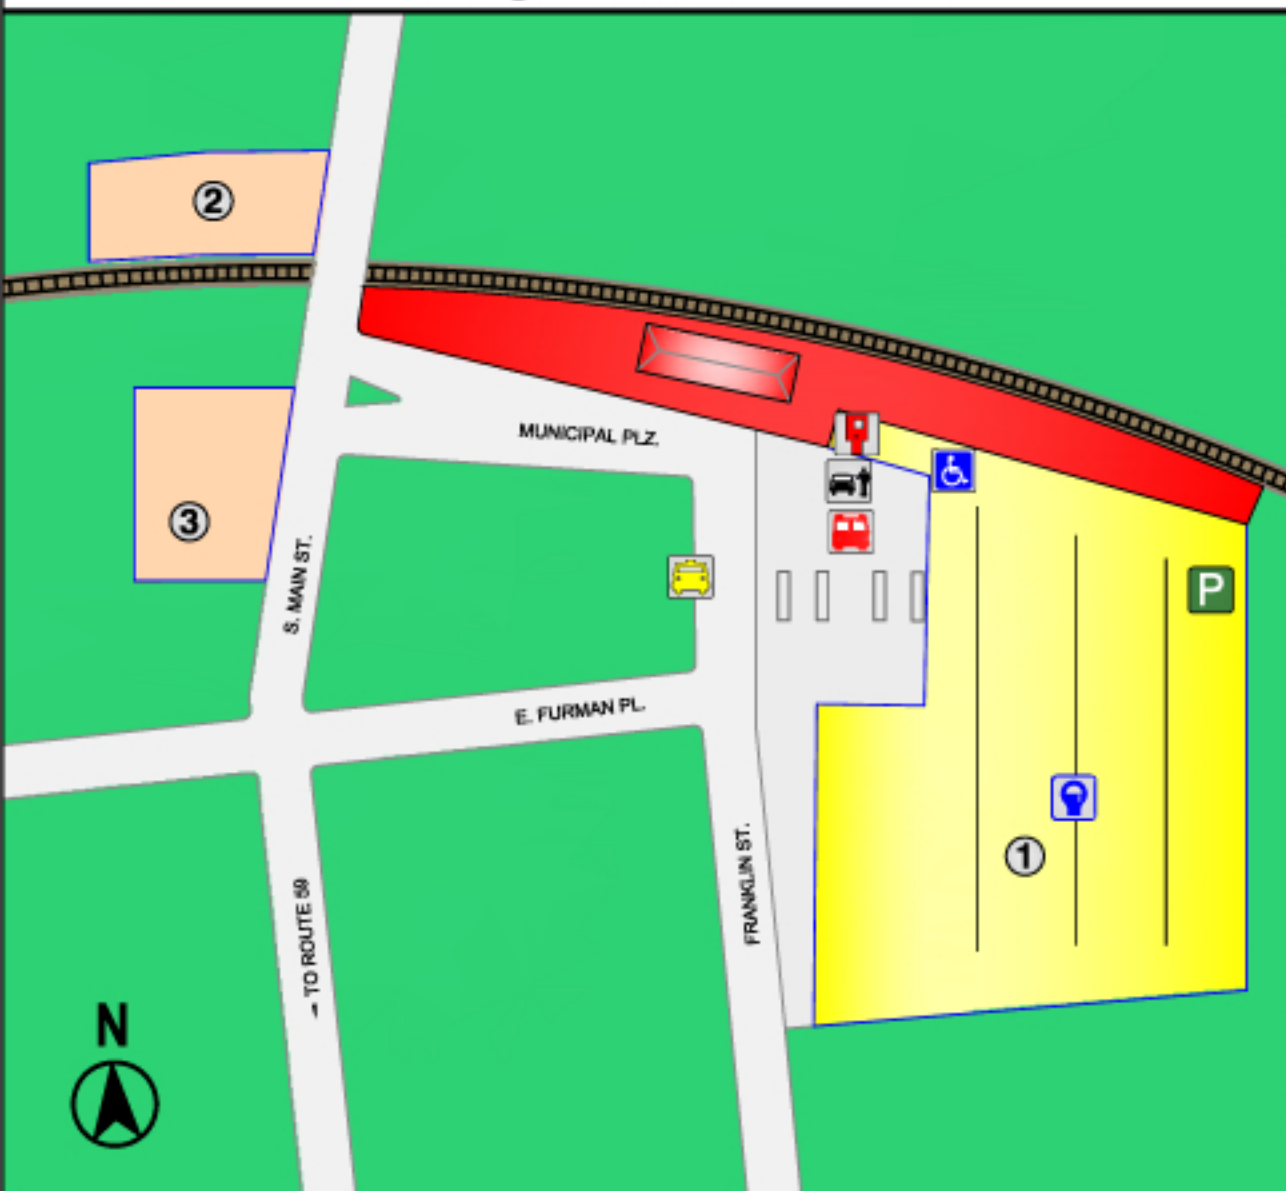

# SPRING VALLEY STATION

## Parking & Access Information

### MAP LEGEND - STATION PARKING

- |  |   |
|--|---|
|  MNR Parking                 |  Taxi Area |
|  Station Building & Platform |  Bus Stop  |
|  Permit Parking              |   |
|  Metered Parking             |   |
|  ADA Parking                 |   |
|  Parking Pay Station         |   |
|  Passenger Drop-Off          |   |