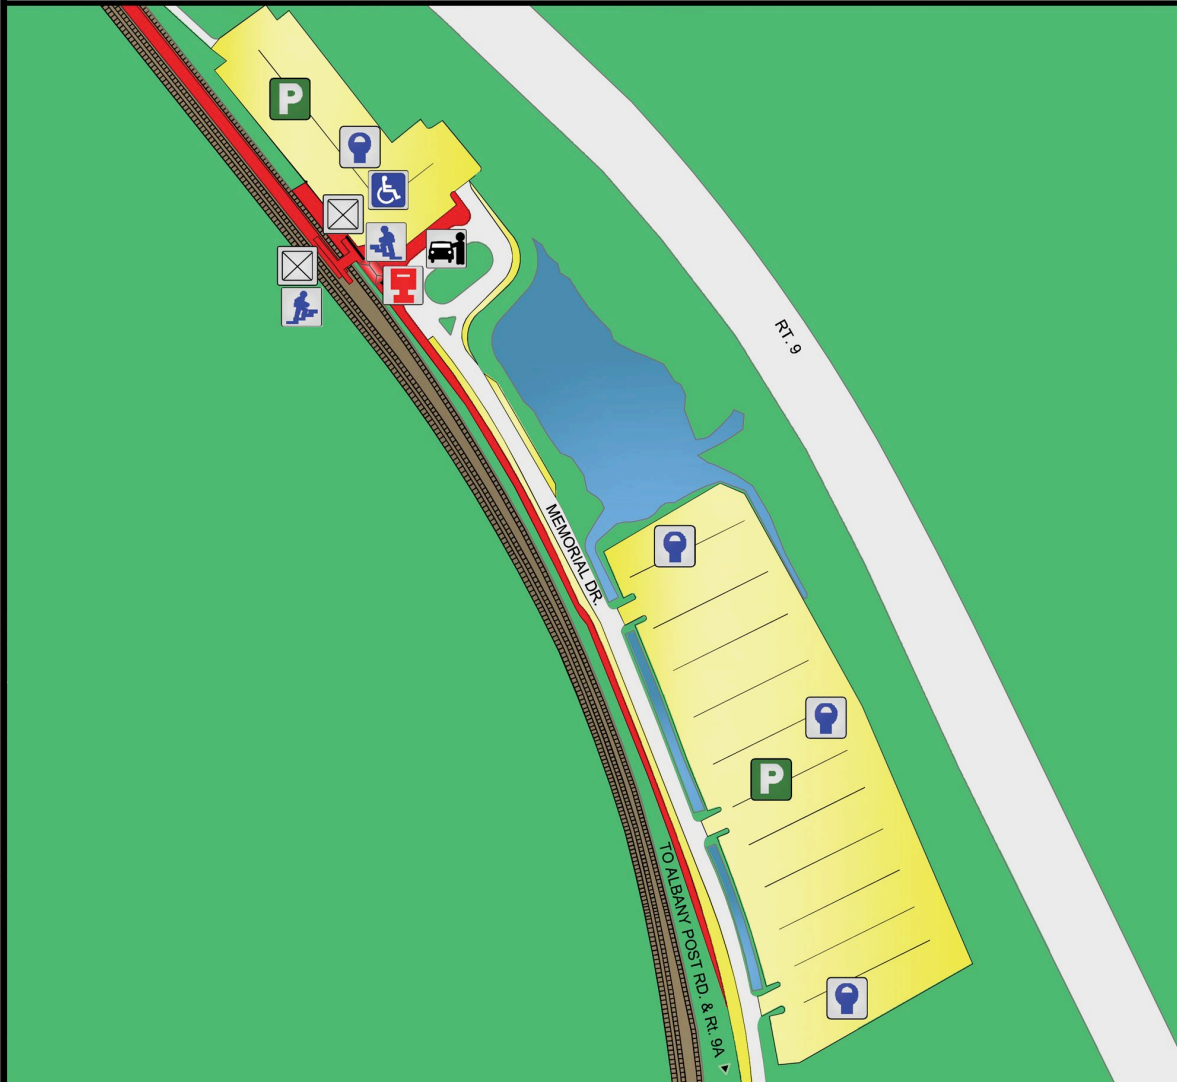

# CORTLANDT STATION

## Parking & Access Information

### MAP LEGEND - STATION PARKING

-  MNR Parking
-  Station Building & Platform
-  Permit Parking
-  Metered Parking
-  ADA Parking
-  Parking Pay Station
-  Pedestrian Overpass
-  Elevator
-  Passenger Drop-Off

### PARKING INFORMATION

LAZ Parking is the parking operator for this facility. For parking information call: 888-682-PARK