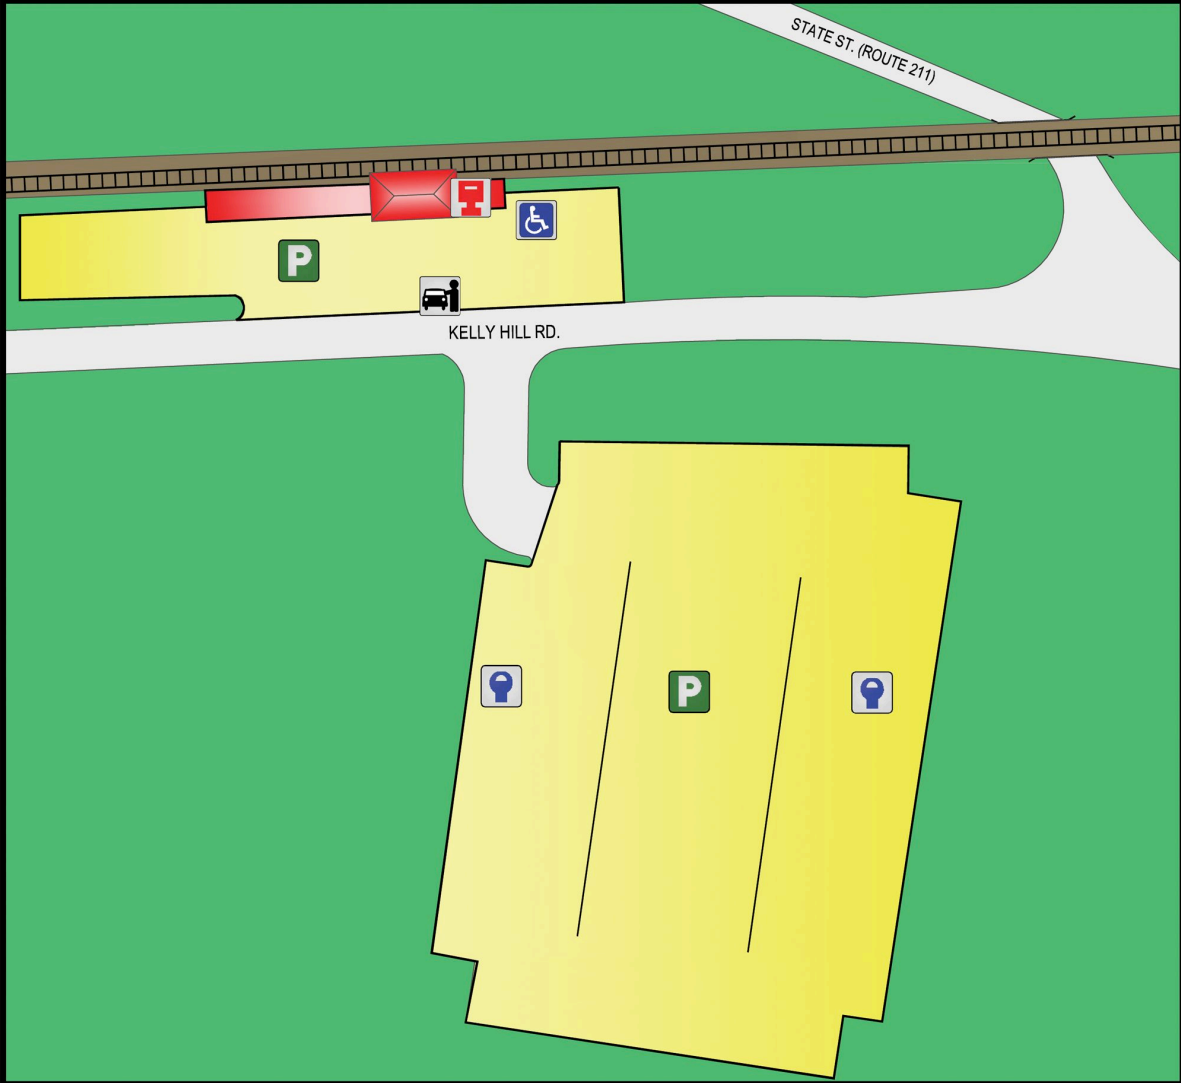

OTISVILLE STATION

Parking & Access Information

MAP LEGEND - STATION PARKING

-  MNR Parking
-  Station Building & Platform
-  Permit Parking
-  Metered Parking
-  ADA Parking
-  Parking Pay Station
-  Passenger Drop-Off

PARKING INFORMATION

LAZ Parking is the parking operator for this facility. For parking information call: 888-682-PARK

MTA MNR STATION INFORMATION

Travel information, schedules and fares: 800-638-7646
Customer Info Center: 800-METRO-INFO
In NYC: 212-532-4900