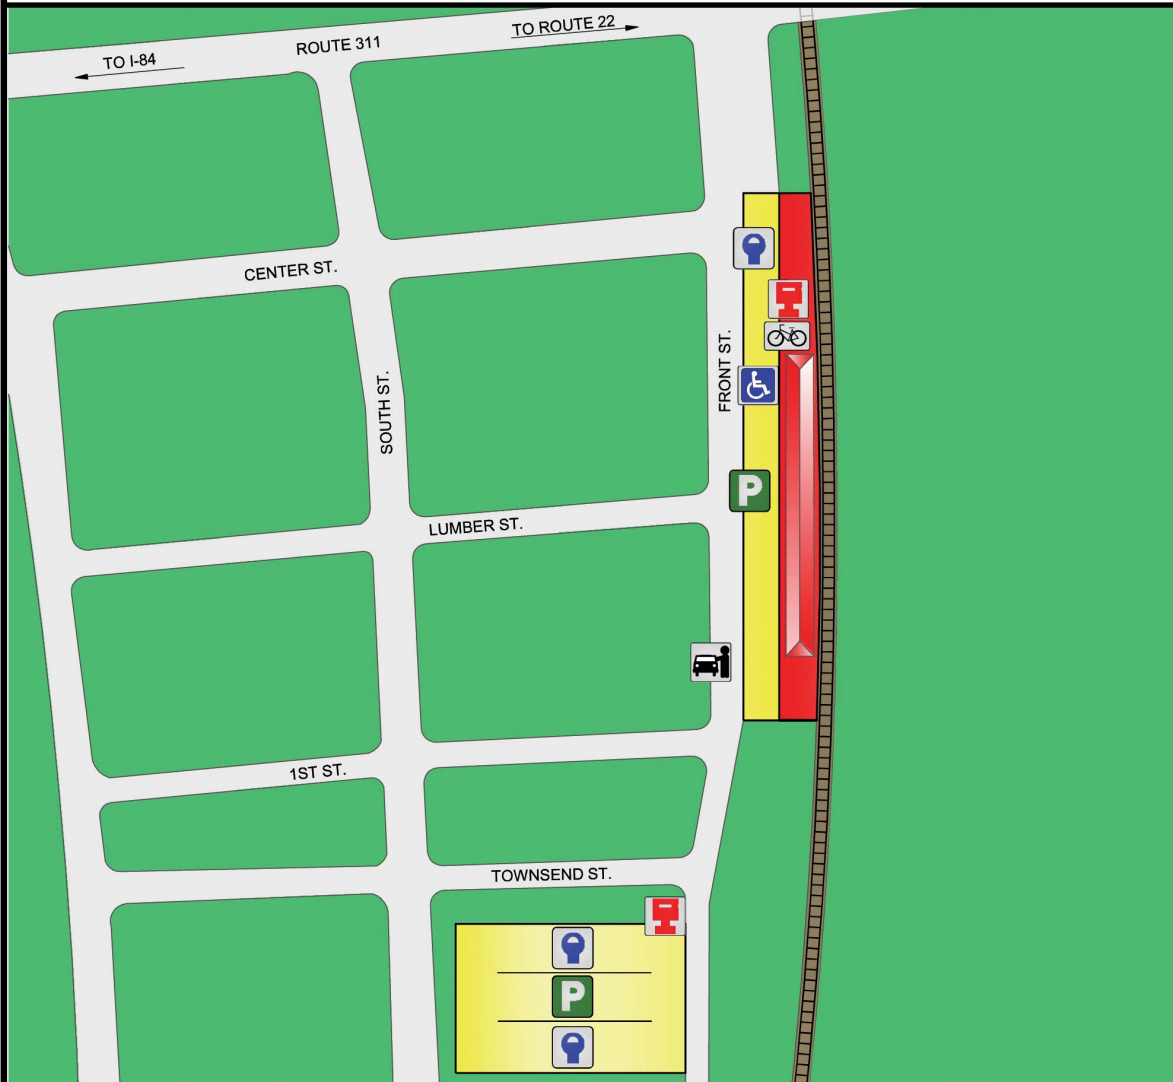

# PATTERSON STATION

## Parking & Access Information

### MAP LEGEND - STATION PARKING

-  MNR Parking
-  Station Building & Platform
-  Permit Parking
-  Metered Parking
-  ADA Parking
-  Parking Pay Station
-  Passenger Drop-Off
-  Bicycle Rack

### PARKING INFORMATION

LAZ Parking is the parking operator for this facility. For parking information call: 888-682-PARK