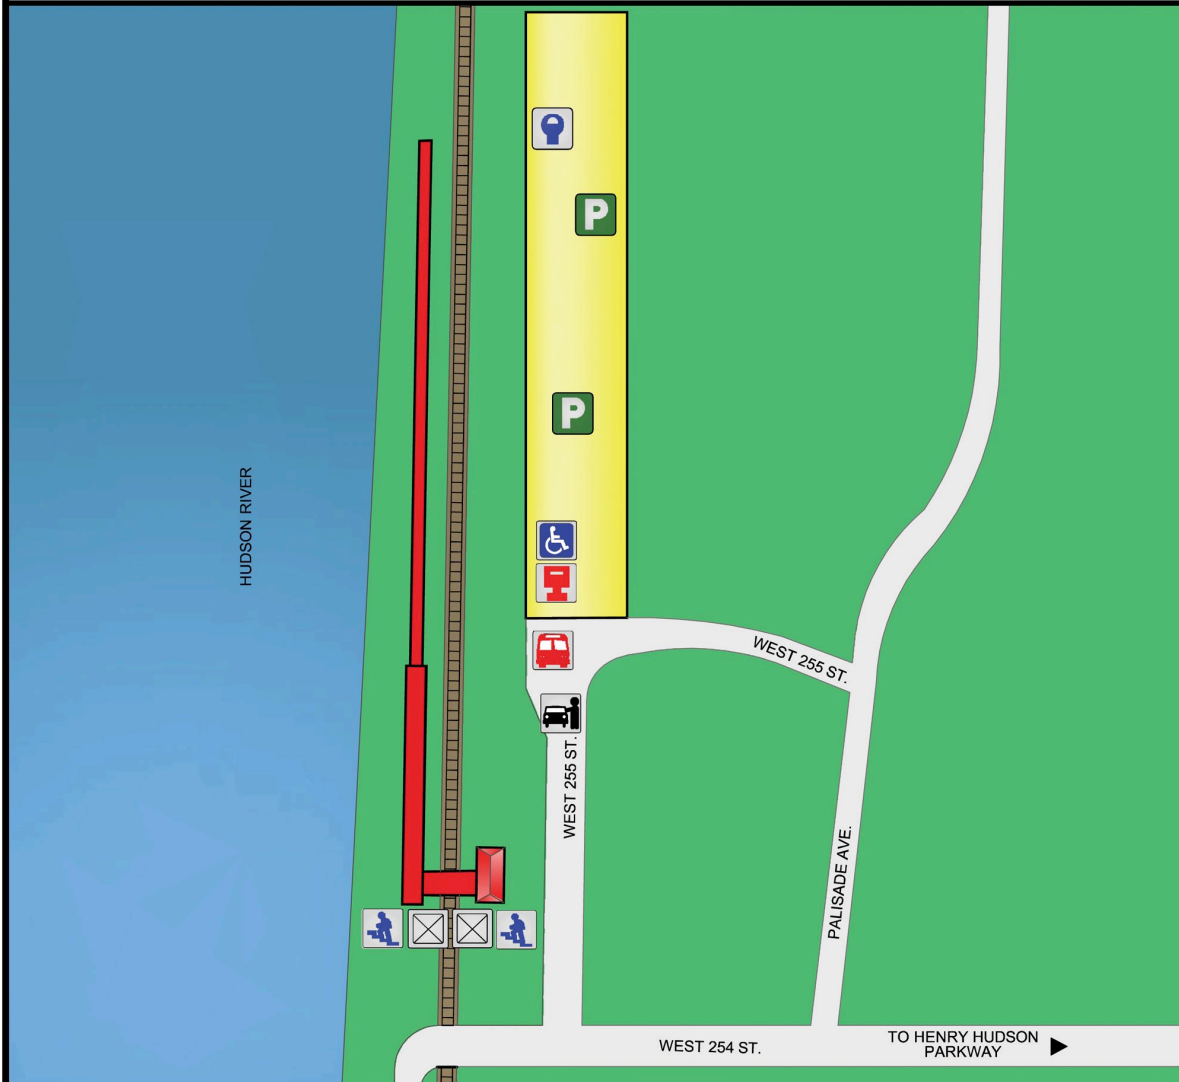

RIVERDALE STATION

Parking & Access Information

MAP LEGEND - STATION PARKING

- | | |
|---|--|
|  MNR Parking |  Passenger Drop-Off |
|  Station Building & Platform |  Bus Stop |
|  Permit Parking | |
|  Metered Parking | |
|  ADA Parking | |
|  Parking Pay Station | |
|  Pedestrian Overpass | |
|  Elevator | |

PARKING INFORMATION

LAZ Parking is the parking operator for this facility. For parking information call: 888-682-PARK

MTA MNR STATION INFORMATION

Travel information, schedules and fares: 800-638-7646
 Customer Info Center: 800-METRO-INFO
 In NYC: 212-532-4900