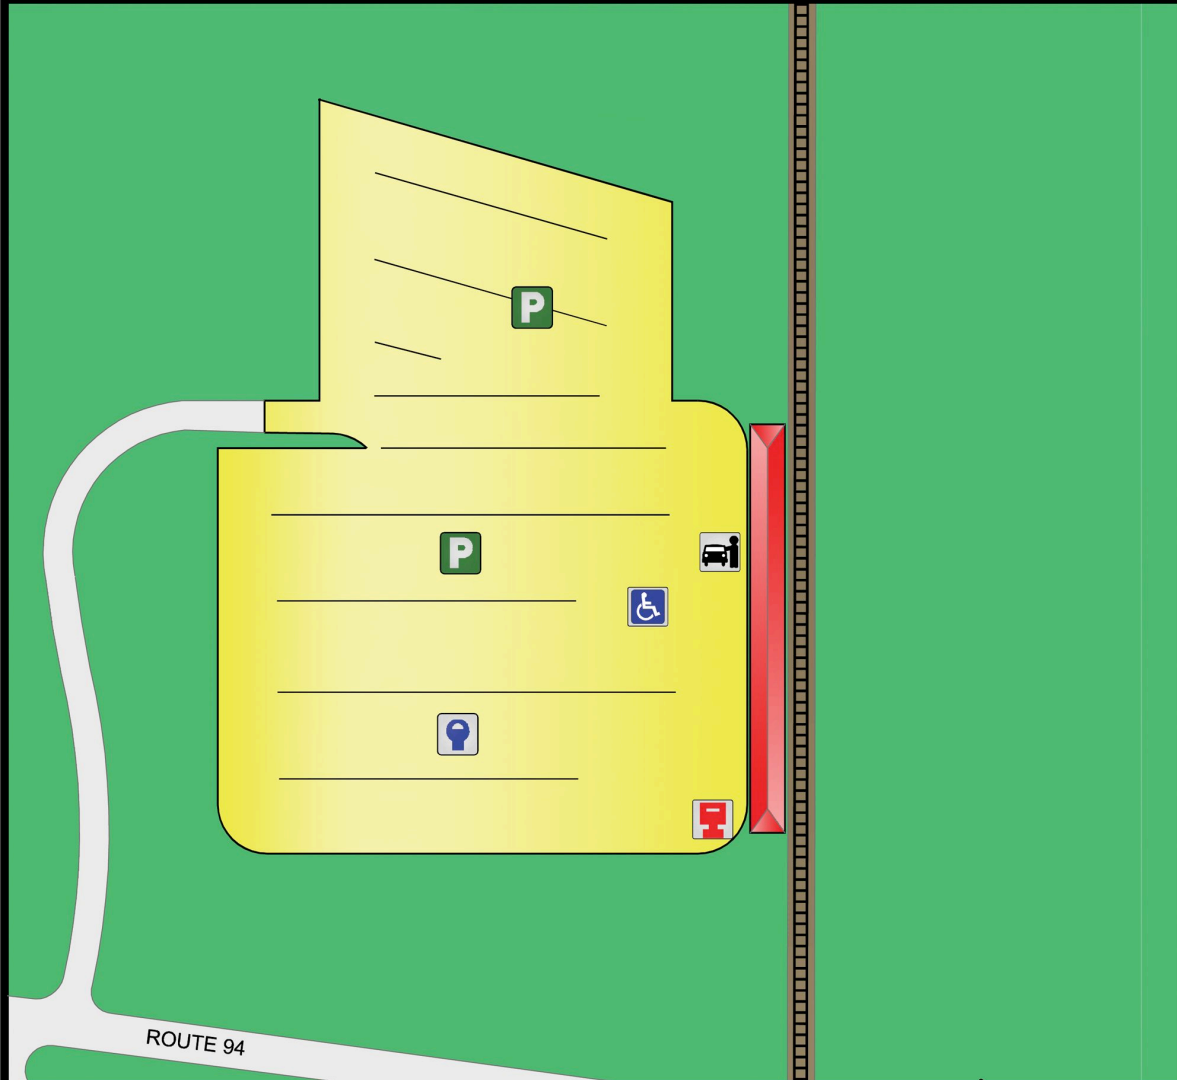

SALISBURY MILLS-CORNWALL STATION

Parking & Access Information

MAP LEGEND - STATION PARKING

-  MNR Parking
-  Station Building & Platform
-  Station Parking
-  Metered Parking
-  ADA Parking
-  Parking Pay Station
-  Passenger Drop-Off

PARKING INFORMATION

LAZ Parking is the parking operator for this facility. For parking information call: 888-682-PARK

MTA MNR STATION INFORMATION

Travel information, schedules and fares: 800-638-7646
 Customer Info Center: 800-METRO-INFO
 In NYC: 212-532-4900