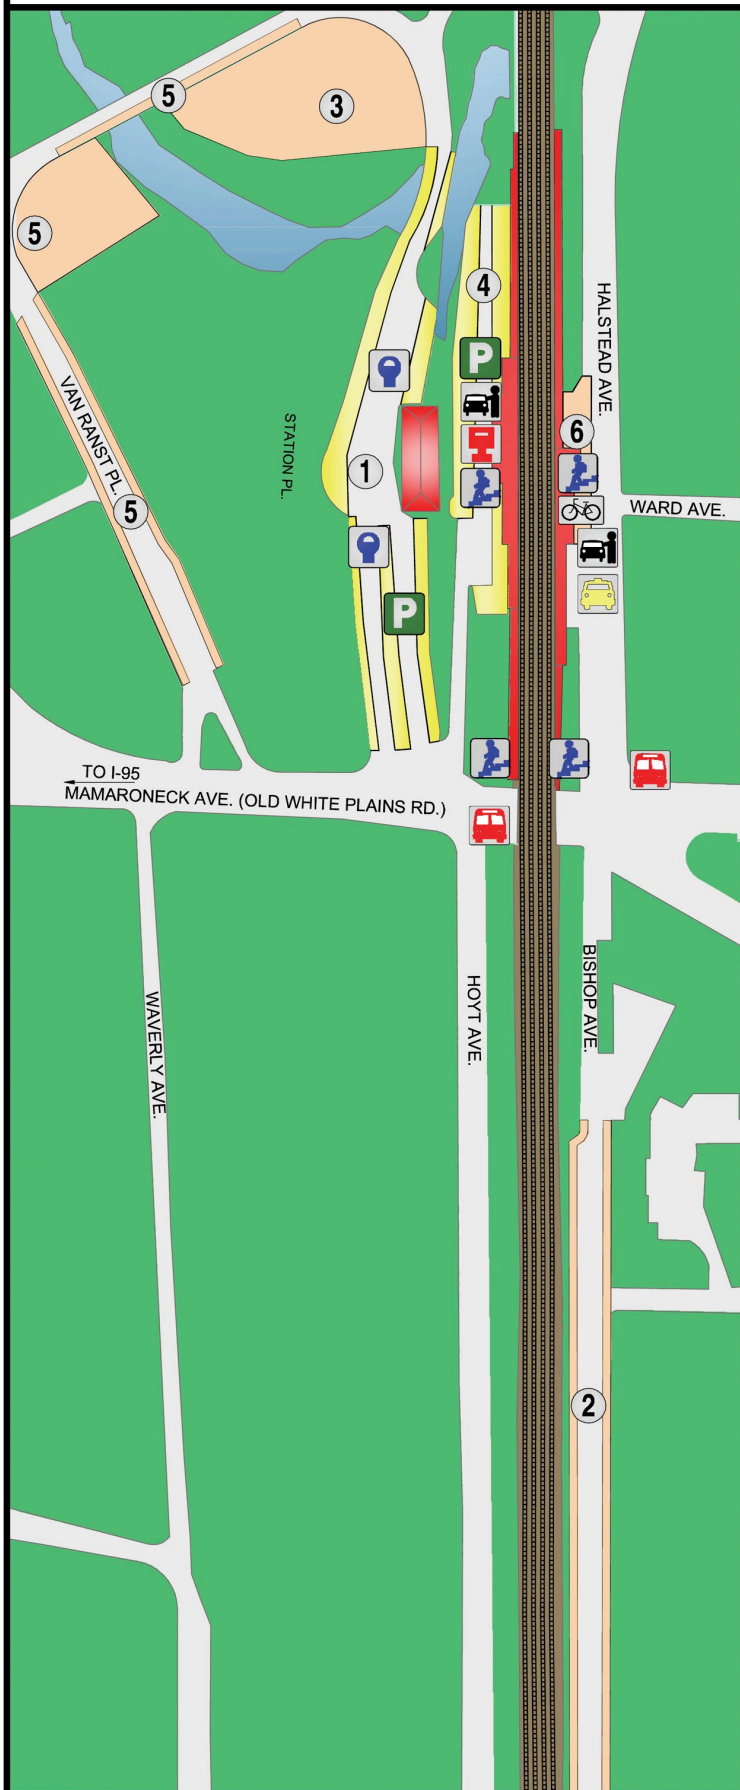

MAMARONECK STATION

Parking & Access Information

MAP LEGEND - STATION PARKING

-  MNR Parking
-  Municipal Parking
-  Station Building & Platform
-  Permit Parking
-  Metered Parking
-  ADA Parking
-  Parking Pay Station
-  Pedestrian Underpass
-  Passenger Drop-Off
-  Taxi Area
-  Bus Stop
-  Bicycle Rack

PARKING INFORMATION

- 1, 4 LAZ Parking is the parking operator for this facility. For parking information call: 888-682-PARK
- 2, 3, 5, 6 Village of Mamaroneck is the parking operator for this facility. For parking information call: 914-777-7722